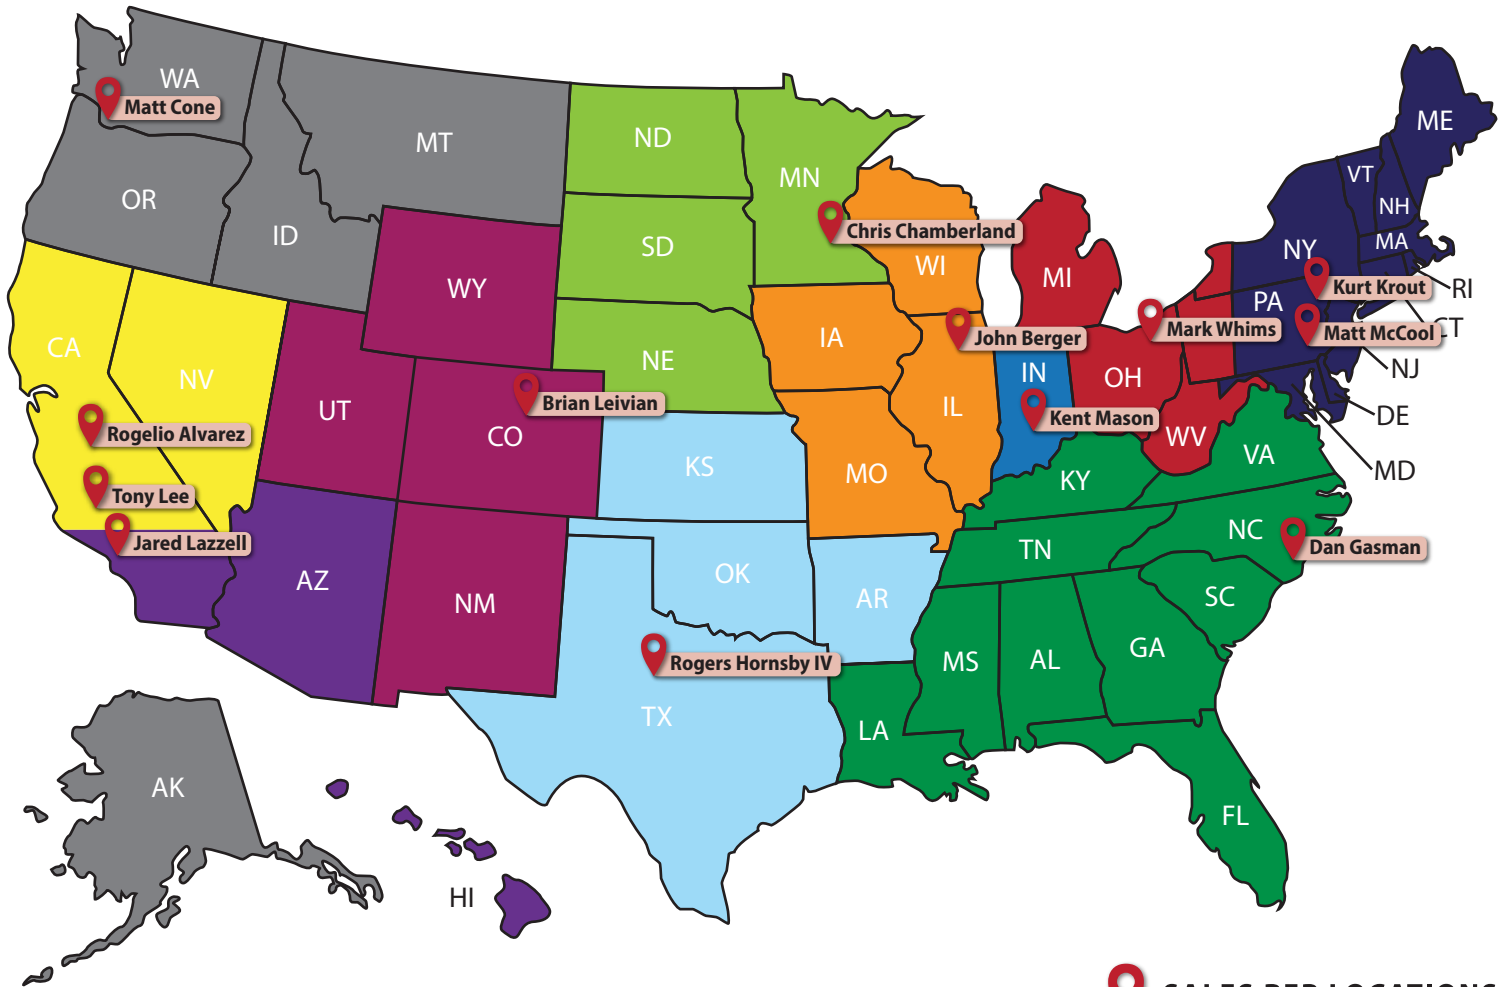

# SALES REP TERRITORIES

 SALES REP LOCATIONS

## SALES REP TERRITORIES

- KM** **Kent Mason** Vice President of Sales  
IN
- DG** **Dan Gasman** Director of Sales - East  
KY, VA, TN, NC, SC, GA, FL, AL, MS & LA
- MW** **Mark Whims** Regional Sales Manager  
MI, OH, WV, W. PA & W. NY
- MC** **Matt Cone** Regional Sales Manager  
WA, OR, ID, MT & AK
- RH** **Rogers Hornsby IV** Regional Sales Manager  
KS, OK, AR & TX
-  **Tony Lee** Director of Sales – West
-  **Matt McCool** Strategic Accounts
- KK** **Kurt Krout** Regional Sales Manager  
ME, VT, NH, MA, RI, CT, NJ, DE, MD, E. NY & E. PA
- JB** **John Berger** Regional Sales Manager  
IA, MO, WI & IL
- BL** **Brian Leivian** Regional Sales Manager  
WY, UT, CO & NM
- CC** **Chris Chamberland** Regional Sales Manager  
MN, ND, SD & NE
- JL** **Jared Lazzell** Regional Sales Manager  
AZ, S. CA & HI
- RA** **Rogelio Alvarez** Regional Sales Manager  
NV, N. CA & Central CA